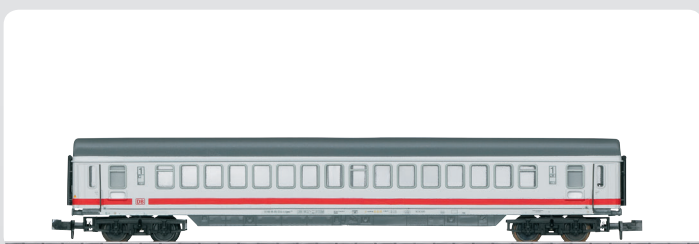

79,99* €

16413 Schnellzug-Schleppenderlok Baureihe 41 Reko 379,99* €
IV Class 41 „Reko“ Express Locomotive with a Tender

15804 Güterwagen-Set „Seitenentladewagen“
III „Side Dump Car“ Freight Car Set

99,99* €

16957 Elektrolokomotive 182 007-5 199,99* €
VI Electric Locomotive, Road Number 182 007-5

16275 Diesellokomotive 217 001-7 259,99* €
V Diesel Locomotive, Road Number 217 001-7

259,99* €

18051 Hobby-IC-Schnellzugwagen 1. Klasse 18,99* €
V Hobby IC Express Train Passenger Car, 1st Class