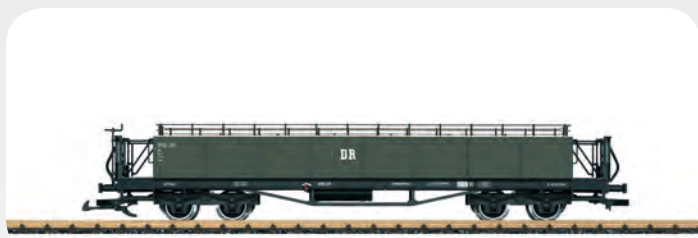

Erstauslieferungen im Monat Dezember 2016. First deliveries in the month of December 2016.

24661 DEV Schienenbus T 41, Ep. VI. 549,99 €*
DEV Rail Bus, Road Number T 41. Era VI.

25556 ONT Diesellok, Ep. V. 949,99 €*
ONT Diesel Locomotive. Era V.

26843 DR Dampflokom 99 1564-6, Ep. IV. 849,99 €*
DR Steam Locomotive, Road Number 99 1564-6. Era IV.

31522 RhB Personenwagen 1./2. Klasse, Ep. III. 349,99 €*
RhB Passenger Car, 1st/2nd Class. Era III.

32350 DR Aussichtswagen, Ep. III. 229,99 €*
DR Open-Air Observation Car. Era III.