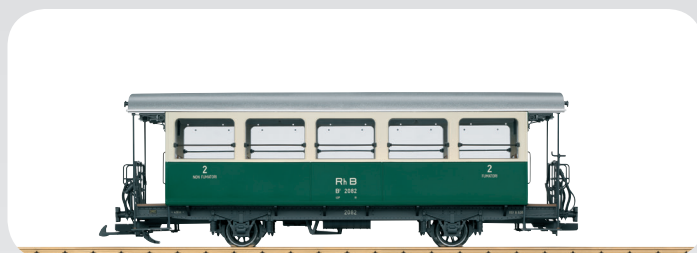

Erstauslieferungen im Monat November.

First deliveries in the month of November.

20062 Gang Car undecorated, Ep. III-V.
Gang Car, Undecorated. Era III-V. 299,99 €*

24450 RhB Elektrolokomotive Ge 2/4, Ep. III.
Electric Locomotive. Era III. 699,99 €*

25556 ONT Diesellok, Ep. V.
Diesel locomotive. Era V. 949,99 €*

33550 RhB Personenwagen B 2082, Ep. III.
Passenger Car. Era III. 179,99 €*

33668 RhB Panoramawagen 1. Klasse, Ep. VI.
Panorama Car. Era VI. 399,99 €*

36359 DR Personenwagen, Ep. IV.
Passenger Car. Era IV. 219,99 €*

40039 Offener Güterwagen, DB, Ep. III.
Gondola. Era III. 99,99 €*

40872 DNAX Railcare Tankcar, Ep. V.
Tank Car. Era V. 159,99 €*

48571 RhB Schiebewandwagen Haik-qv, Ep. V.
Sliding Wall Boxcar. Era V. 199,99 €*