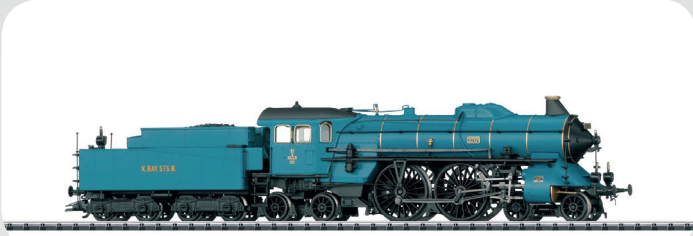

Erstauslieferungen im Monat August.

First deliveries in the month of August.

22265 Schnellzug-Dampflokomotive S 2/6, Ep. I. 499,99 €*
Steam Express Locomotive with a Tender, Era I.

22591 Dampflokomotive mit Schlepptender Mikado, Ep. III. 429,99 €*
"Mikado" Steam Locomotive with a Tender, Era III.

22920 Diesellokomotive G 2000 BB, Ep. VI. 299,99 €*
Class G 2000 BB Diesel Locomotive, Era VI.

22962 Schwere Güterzug-Tenderlokomotive BR 96.0, Ep. II. 429,99 €*
Class 96.0 Heavy Freight Tank Locomotive, Era II.

24816 Trix Club-Wagen Trix HO 2016, Ep. I.
Trix Club Car for Trix HO for 2016, Era I.

33916 Trix Club-Wagen Trix Express 2016, Ep. I.
Trix Club Car for Trix Express for 2016, Era I.

62771 Bogenweiche links.
Left Curved Turnout. 39,99 €*

62772 Bogenweiche rechts.
Right Curved Turnout. 39,99 €*

Erstauslieferungen im Monat August.

First deliveries in the month of August.

16024 Elektrolokomotive Baureihe 120, Ep. VI. 169,99 €*
Class 120 Electric Locomotive, Era VI.