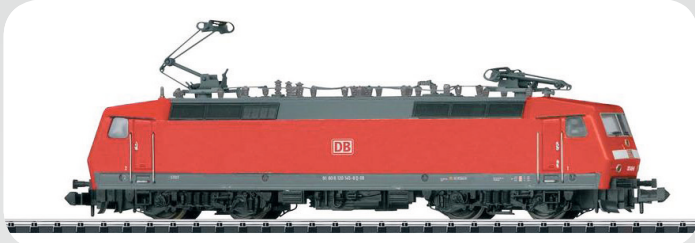

Erstauslieferungen im Monat August.

First deliveries in the month of August.

22265 Schnellzug-Dampflokomotive S 2/6, Ep. I. 499,99 €*
Steam Express Locomotive with a Tender, Era I.

22591 Dampflokomotive mit Schlepptender Mikado, Ep. III. 429,99 €*
"Mikado" Steam Locomotive with a Tender, Era III.

22920 Diesellokomotive G 2000 BB, Ep. VI. 299,99 €*
Class G 2000 BB Diesel Locomotive, Era VI.

22962 Schwere Güterzug-Tenderlokomotive BR 96.0, Ep. II. 429,99 €*
Class 96.0 Heavy Freight Tank Locomotive, Era II.

24816 Trix Club-Wagen Trix HO 2016, Ep. I.
Trix Club Car for Trix HO for 2016, Era I.

33916 Trix Club-Wagen Trix Express 2016, Ep. I.
Trix Club Car for Trix Express for 2016, Era I.

62771 Bogenweiche links.
Left Curved Turnout. 39,99 €*

62772 Bogenweiche rechts.
Right Curved Turnout. 39,99 €*

Erstauslieferungen im Monat August.

First deliveries in the month of August.

16024 Elektrolokomotive Baureihe 120, Ep. VI. 169,99 €*
Class 120 Electric Locomotive, Era VI.