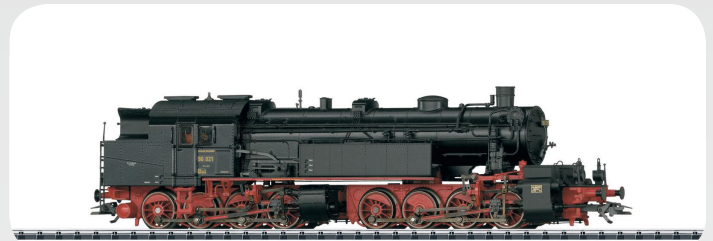

Erstauslieferungen im Monat August.

First deliveries in the month of August.

22265 Schnellzug-Dampflokomotive S 2/6, Ep. I. 499,99 €*
Steam Express Locomotive with a Tender, Era I.

22591 Dampflokomotive mit Schlepptender Mikado, Ep. III. 429,99 €*
"Mikado" Steam Locomotive with a Tender, Era III.

22920 Diesellokomotive G 2000 BB, Ep. VI. 299,99 €*
Class G 2000 BB Diesel Locomotive, Era VI.

22962 Schwere Güterzug-Tenderlokomotive BR 96.0, Ep. II. 429,99 €*
Class 96.0 Heavy Freight Tank Locomotive, Era II.

62772 Bogenweiche rechts.
Right Curved Turnout. 39,99 €*

Erstauslieferungen im Monat August.

First deliveries in the month of August.

16024 Elektrolokomotive Baureihe 120, Ep. VI. 169,99 €*
Class 120 Electric Locomotive, Era VI.