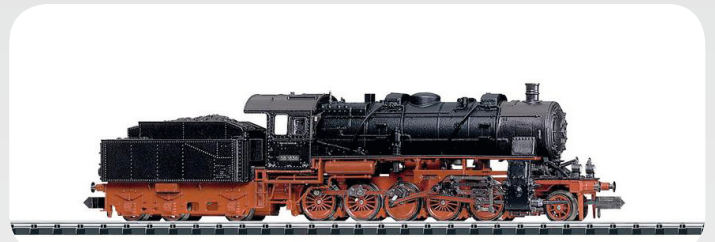

Erstauslieferungen im Monat August.

First deliveries in the month of August.

22265 Schnellzug-Dampflokomotive S 2/6, Ep. I. 499,99 €*
Steam Express Locomotive with a Tender, Era I.

22591 Dampflokomotive mit Schlepptender Mikado, Ep. III. 429,99 €*
"Mikado" Steam Locomotive with a Tender, Era III.

22920 Diesellokomotive G 2000 BB, Ep. VI. 299,99 €*
Class G 2000 BB Diesel Locomotive, Era VI.

22962 Schwere Güterzug-Tenderlokomotive BR 96.0, Ep. II. 429,99 €*
Class 96.0 Heavy Freight Tank Locomotive, Era II.

62772 Bogenweiche rechts.
Right Curved Turnout. 39,99 €*

Erstauslieferungen im Monat August.

First deliveries in the month of August.

16024 Elektrolokomotive Baureihe 120, Ep. VI. 169,99 €*
Class 120 Electric Locomotive, Era VI.

16025 Class 120 Electric Locomotive, Ep. V. 169,99 €*
Elektrolokomotive Baureihe 120, Era V.

16873 Elektrolokomotive Baureihe 186, Ep. VI. 169,99 €*
Class 186 Electric Locomotive, Era VI.

16581 Güterzug-Schleppenderlokomotive, BR 58, DB, Ep. III. 299,95 €*
Freight Locomotive with a Tender, Class 58, Era III.