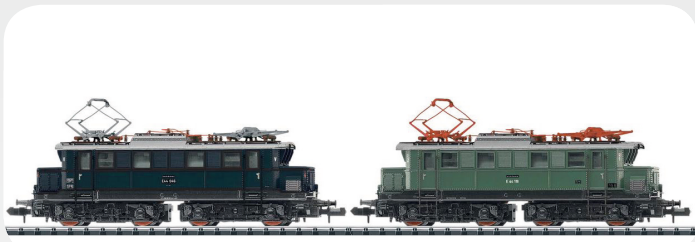

Erstauslieferungen im Monat August.

First deliveries in the month of August.

22265 Schnellzug-Dampflokomotive S 2/6, Ep. I. 499,99 €*
Steam Express Locomotive with a Tender, Era I.

22591 Dampflokomotive mit Schlepptender Mikado, Ep. III. 429,99 €*
"Mikado" Steam Locomotive with a Tender, Era III.

22920 Diesellokomotive G 2000 BB, Ep. VI. 299,99 €*
Class G 2000 BB Diesel Locomotive, Era VI.

22962 Schwere Güterzug-Tenderlokomotive BR 96.0, Ep. II. 429,99 €*
Class 96.0 Heavy Freight Tank Locomotive, Era II.

62772 Bogenweiche rechts.
Right Curved Turnout. 39,99 €*

Erstauslieferungen im Monat August.

First deliveries in the month of August.

16024 Elektrolokomotive Baureihe 120, Ep. VI. 169,99 €*
Class 120 Electric Locomotive, Era VI.

16025 Class 120 Electric Locomotive, Ep. V. 169,99 €*
Elektrolokomotive Baureihe 120, Era V.

16873 Elektrolokomotive Baureihe 186, Ep. VI. 169,99 €*
Class 186 Electric Locomotive, Era VI.

16581 Güterzug-Schleppenderlokomotive, BR 58, DB, Ep. III. 299,95 €*
Freight Locomotive with a Tender, Class 58, Era III.