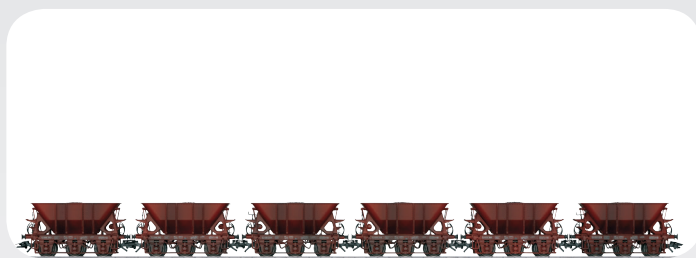

Erstauslieferungen im Monat November.

First deliveries in the month of November.

TRIX HO

21680 Lufthansa Airport Express, DB, Ep. V.
HO Lufthansa Airport Express. Era V.

579,99 €*

22575 Elektrolokomotive Serie 18, SNCB/NMBS, Ep. IV. 329,99 €*
HO Electric Locomotive. Era IV.

22868 Elektrischer Schnelltriebwagen, SBB, Ep. III. 349,99 €*
HO Electric Express Powered Rail Car. Era III.

22992 Schienenbus mit Einachs-Anhänger, DB, Ep. III. 349,99 €*
HO Rail Bus with a Single-Axle Trailer Car. Era III.

24240 Erzwagen-Set Typ Mas IV, SJ, Ep. IV. 199,99 €*
HO Ore Car Set. Era IV.

31163 Schnellzug-Speisewagen „MIMARA“, Ep. IV. 54,99 €*
HO Express Train Dining Car. Era IV.

66846 Kehrschleifenmodul. 69,99 €*
HO Reverse Loop Module