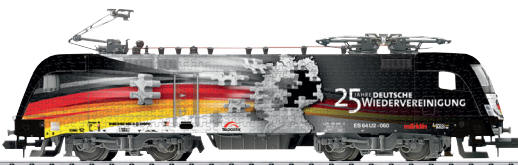

199,99 €*

16201 Diesellokomotive, BR V 200.1, DB, Ep. III.
N Diesel Locomotive. Era III.

259,95 €*

16286 Diesellokomotive BR 218, DB AG, Ep. V.
N Diesel Locomotive. Era V.

179,99 €*

16956 Elektrolokomotive, MRCE, Ep. VI.
N Electric Locomotive. Era VI.