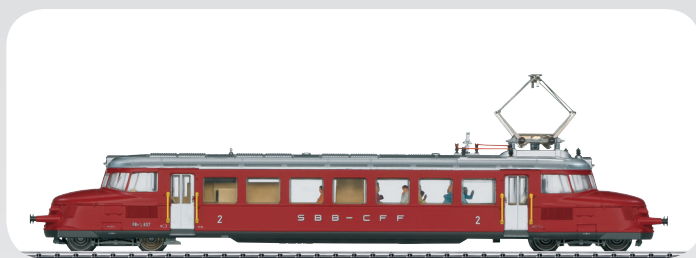

Erstauslieferungen im Monat November.

First deliveries in the month of November.

TRIX HO

21680 Lufthansa Airport Express, DB, Ep. V.
HO Lufthansa Airport Express. Era V.

579,99 €*

22575 Elektrolokomotive Serie 18, SNCB/NMBS, Ep. IV. 329,99 €*
HO Electric Locomotive. Era IV.

22868 Elektrischer Schnelltriebwagen, SBB, Ep. III. 349,99 €*
HO Electric Express Powered Rail Car. Era III.

22992 Schienenbus mit Einachs-Anhänger, DB, Ep. III. 349,99 €*
HO Rail Bus with a Single-Axle Trailer Car. Era III.