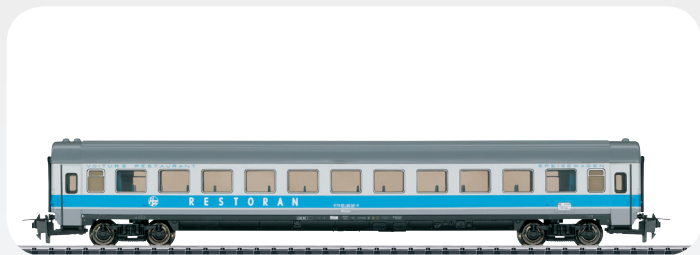

31163 Schnellzug-Speisewagen „MIMARA“, Ep. IV. 54,99 €*
HO Express Train Dining Car. Era IV.