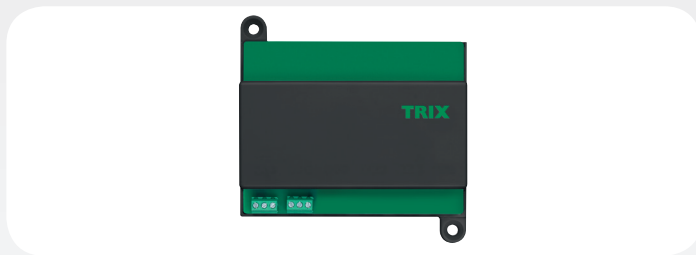

66846 Kehrschleifenmodul. 69,99 €*
HO Reverse Loop Module