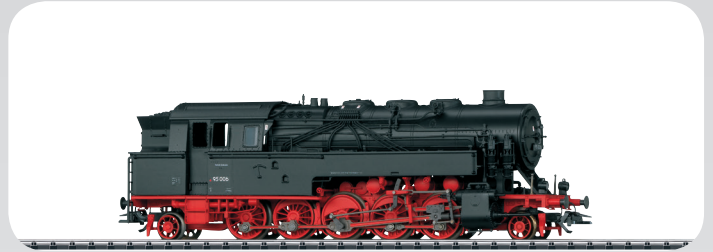

Erstauslieferungen im Monat September.

First deliveries in the month of September.

TRIX

MINITRIX

16493 Elektrolokomotive, BR 151, SRI, Ep. VI. 259,99 €*
N Electric Locomotive. Era VI.

16662 Elektrolokomotive 144 097-3, DB, Ep. IV. 259,99 €*
N Electric Locomotive. Era IV.

16873 Elektrolokomotive, BR 186, DB AG, Ep. VI. 169,99 €*
N Electric Locomotive. Era VI.

16953 Elektrolokomotive, BR Es 64 U2, MAV, Ep. VI. 169,99 €*
N Electric Locomotive. Era VI.

Erstauslieferungen im Monat September.

First deliveries in the month of September.

TRIX

H0

22265 Schnellzug-Dampflokomotive, K.Bay.Sts.B., Ep. I. 499,99 €*
H0 Steam Express Locomotive. Era I.

22295 Güterzug-Tenderdampflokomotive, BR 95.0, DB, Ep. III. 399,99 €*
H0 Freight Tank Locomotive. Era III.